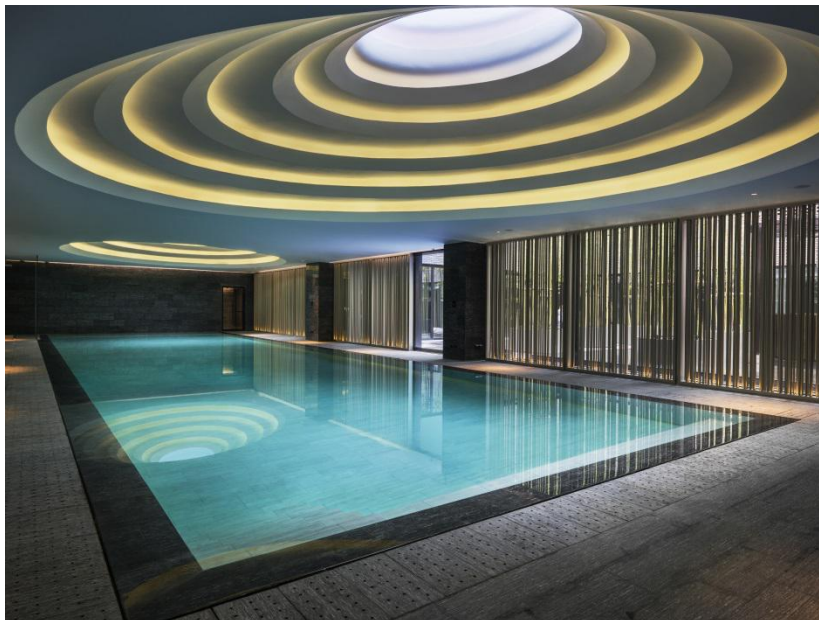

Others:

- 3-hours parking when dining with a minimum of RMB100 spending on restaurants & bar or using spa
- 10% discount at Temple House Gift Boutique
- 10% discount on laundry services

BONUS VOUCHERS Valid at The Temple House, Chengdu