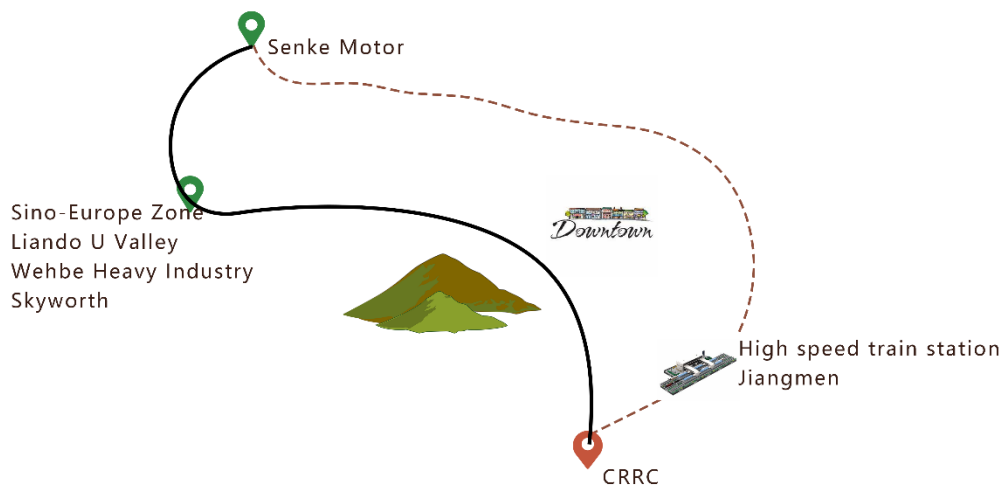

\*The mission is subject to epidemic prevention and control measures.

**Gather location: CRRC gate**

**Dismiss location: Senke Motor**

**Free Shuttle Bus from Jiangmen Station:**

10: 15 High-speed train station (Jiangmen Station) —— CRRC.

17: 15 Senke Motor—— High-Speed Train Station (Jiangmen Station)

Pictures collected:

View @Four Castle Wood

Hotel: Wanda Realm Heshan (5 star) , built in May,2019.

- Luxury Room
- King-size Double Bed
  - 45 square meters
  - \*with Bathtub