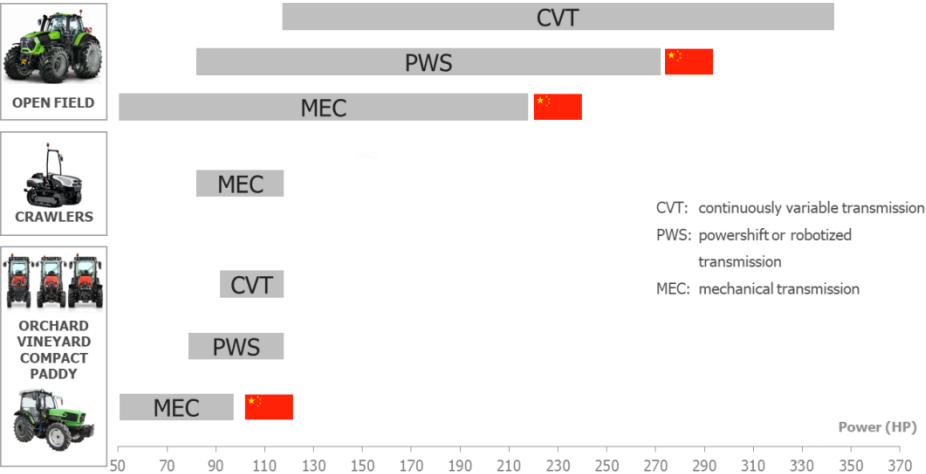

Same Deutz-Fahr Group

Products range