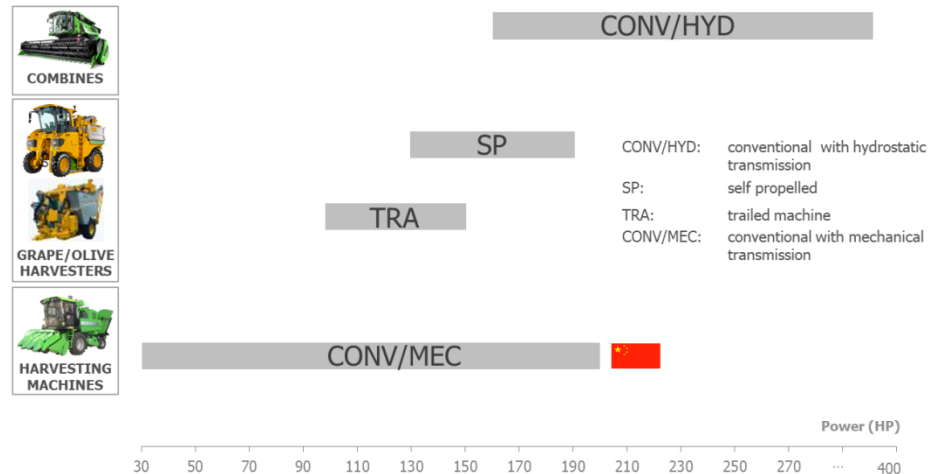

Same Deutz-Fahr Group

Products range